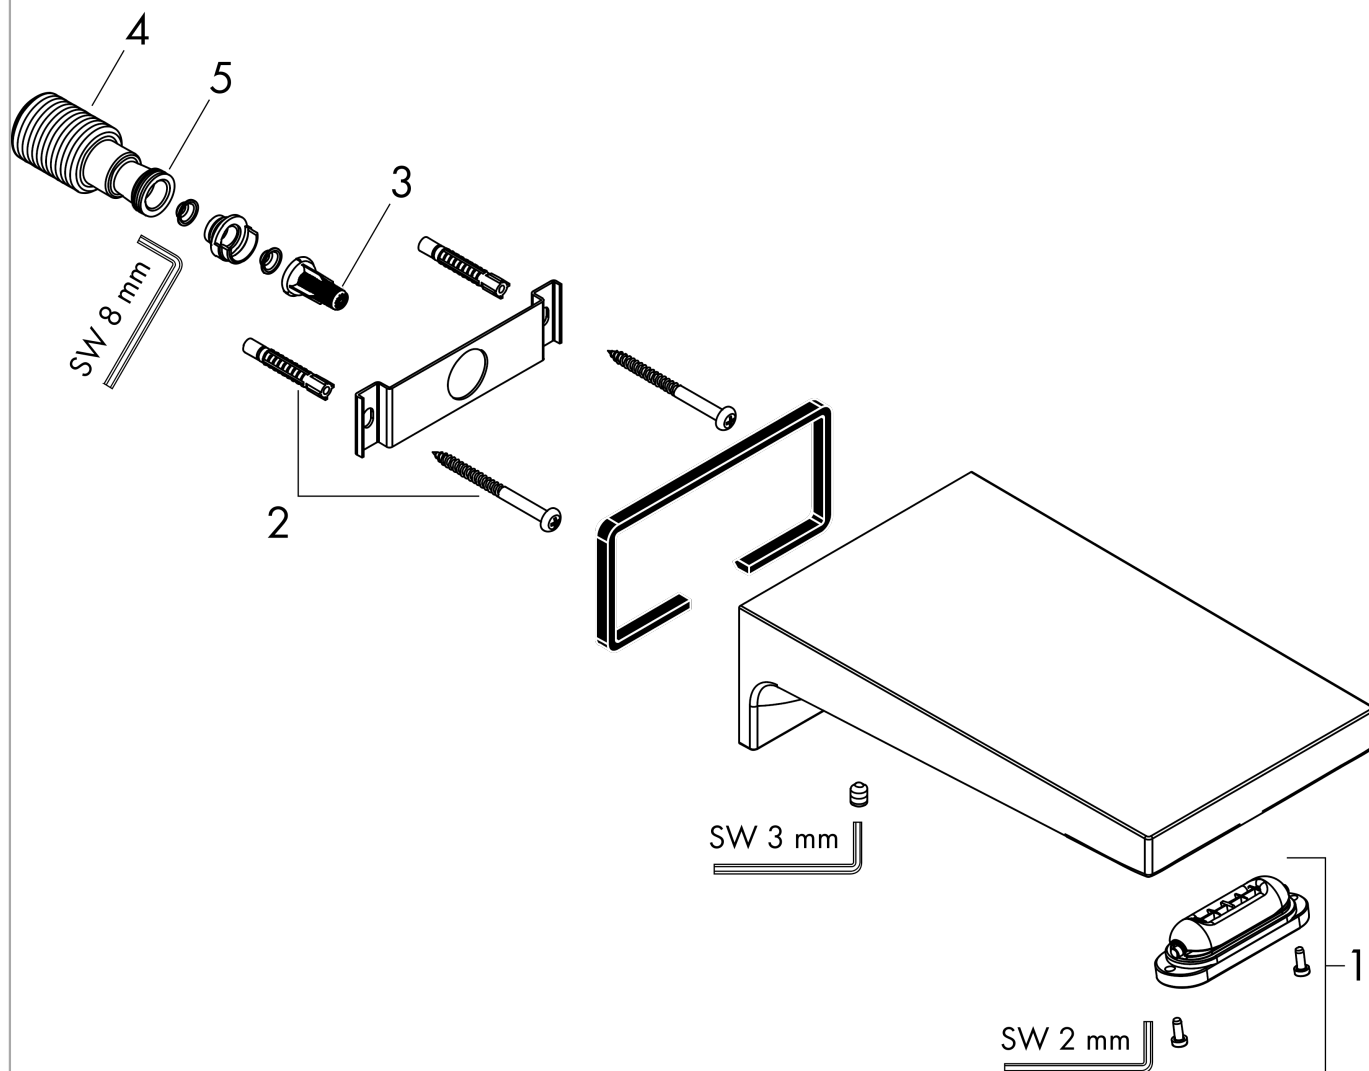

### Scale drawing

### Flowchart

The consumption was measured in combination with the appropriate fittings (thermostat/mixer/ in-wall valve) to reflect actual application in practice.

**Metropol**  
**Bath spout**  
 Surfaces: **Brushed Bronze**    Article Number: **32543140**

## Exploded Drawing

Year of production: >07/19

**Metropol**  
**Bath spout**  
 Surfaces: **Brushed Bronze**    Article Number: **32543140**