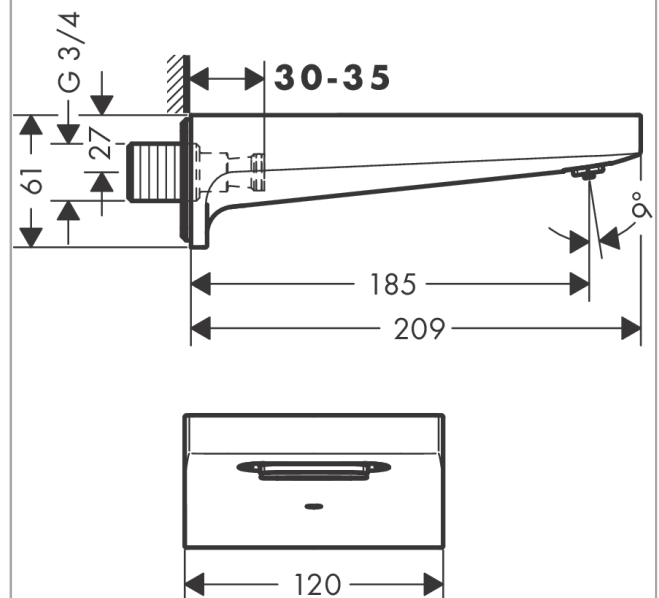

#### product features

- 1 function
- projection 185 mm
- wall-mounted
- maximum flow rate at 3 bar: 21 l/min
- connection dimension: DN20
- spray type: wide flood jet

### Scale drawing

## Exploded Drawing

Year of production: >07/19

**Metropol**  
**Bath spout**  
 Surfaces: **Brushed Bronze**    Article Number: **32543140**